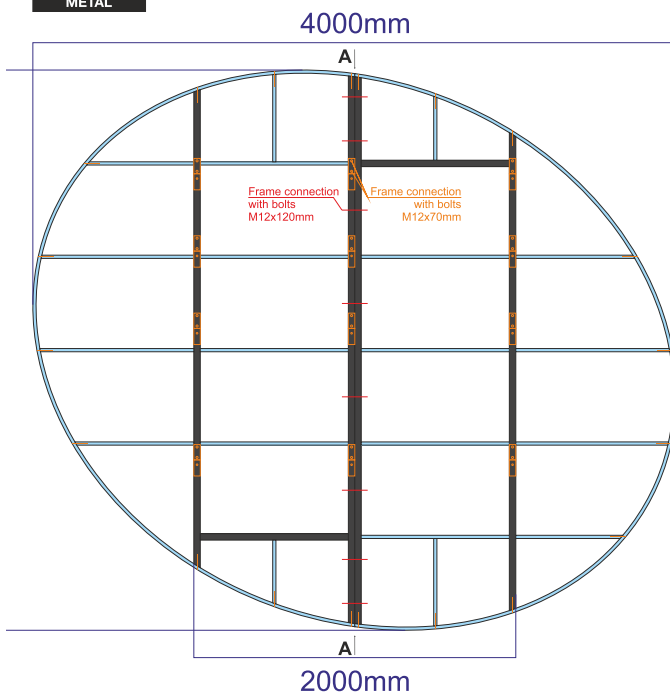

Aluminum construction