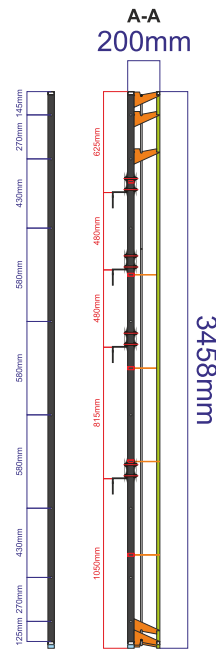

Aluminum construction