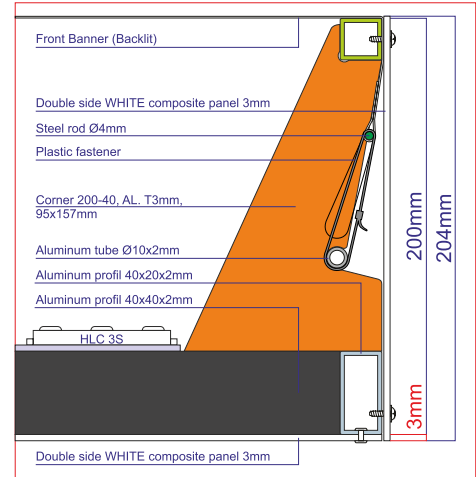

Aluminum construction