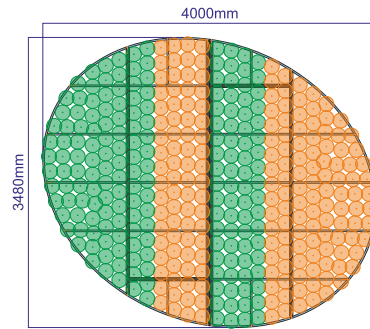

Aluminum construction