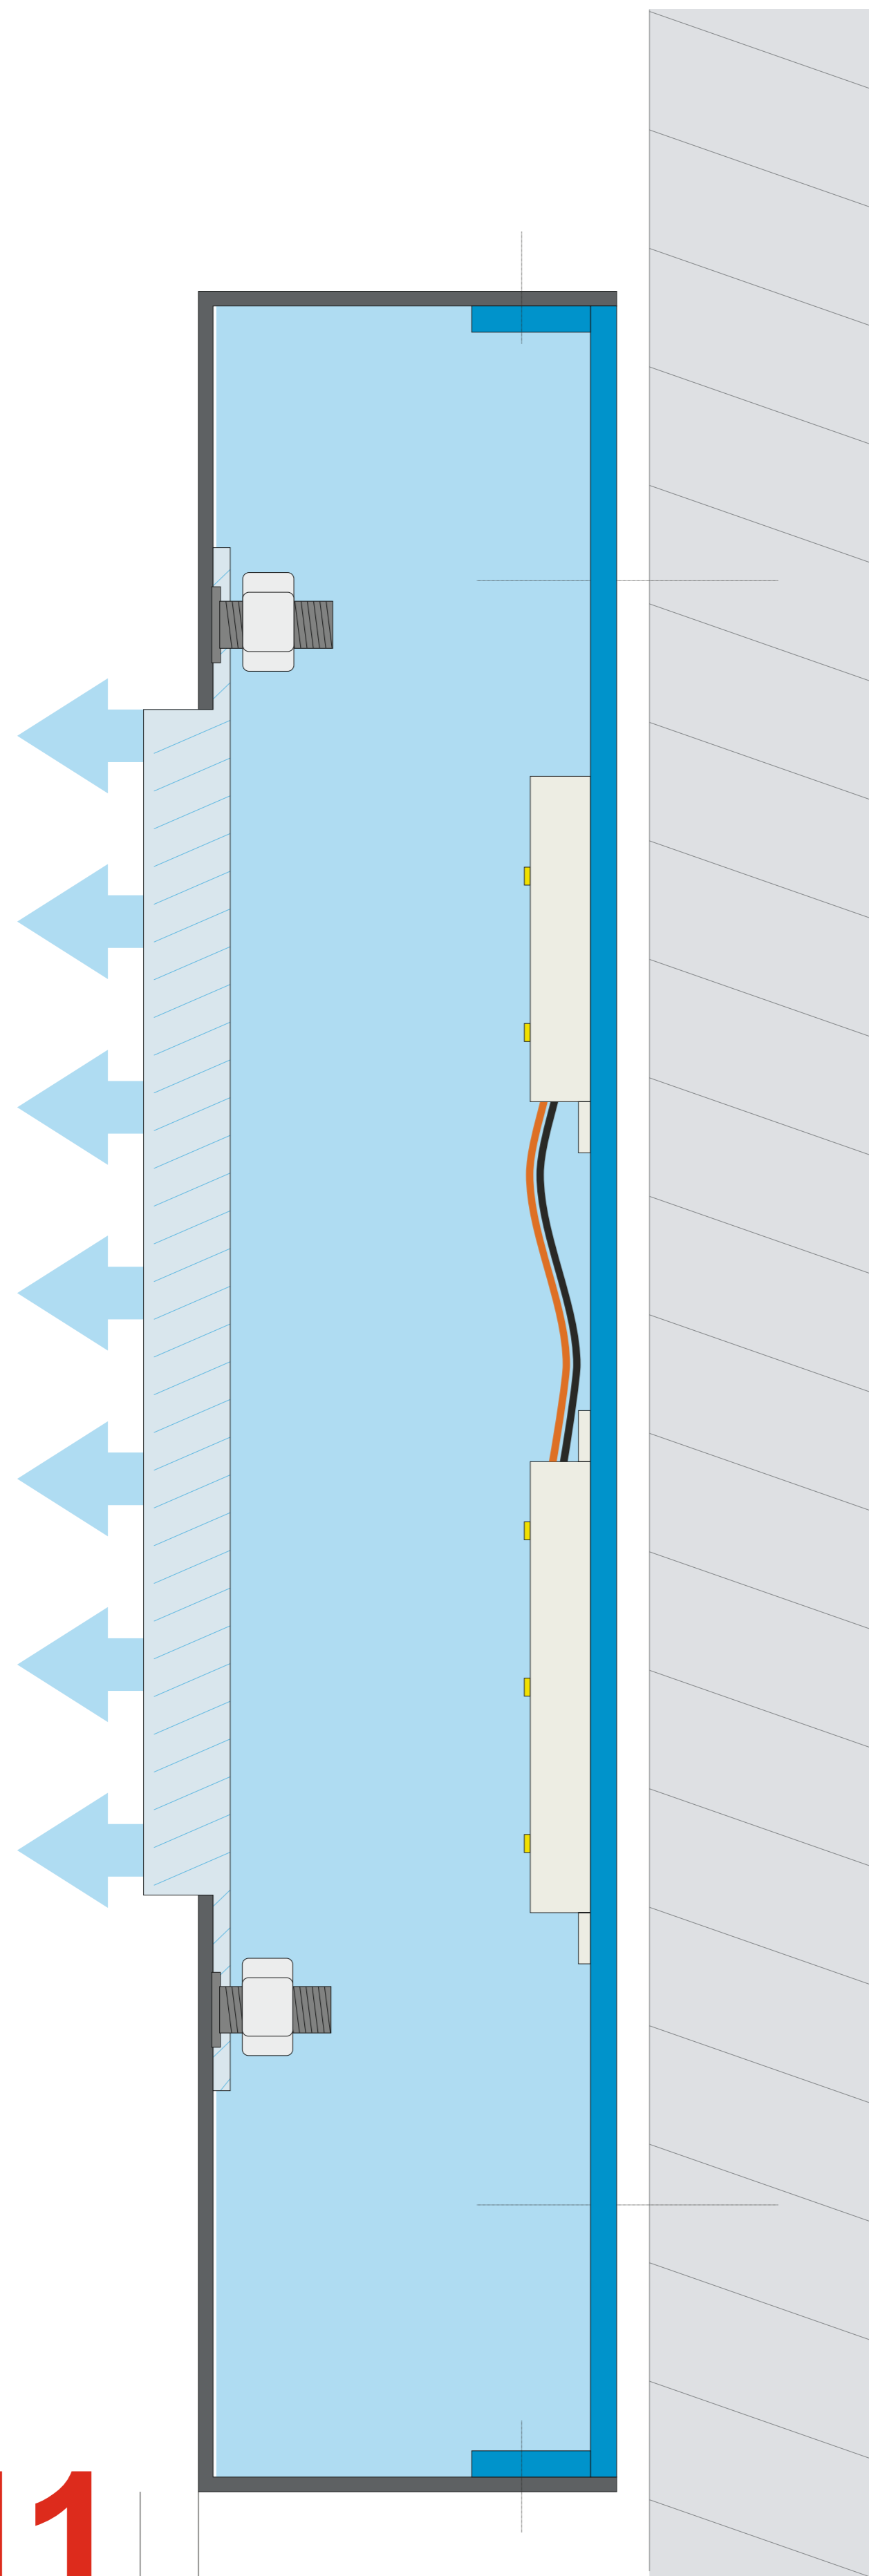

Lightbox_ALU_R11

11

Protruding 11mm