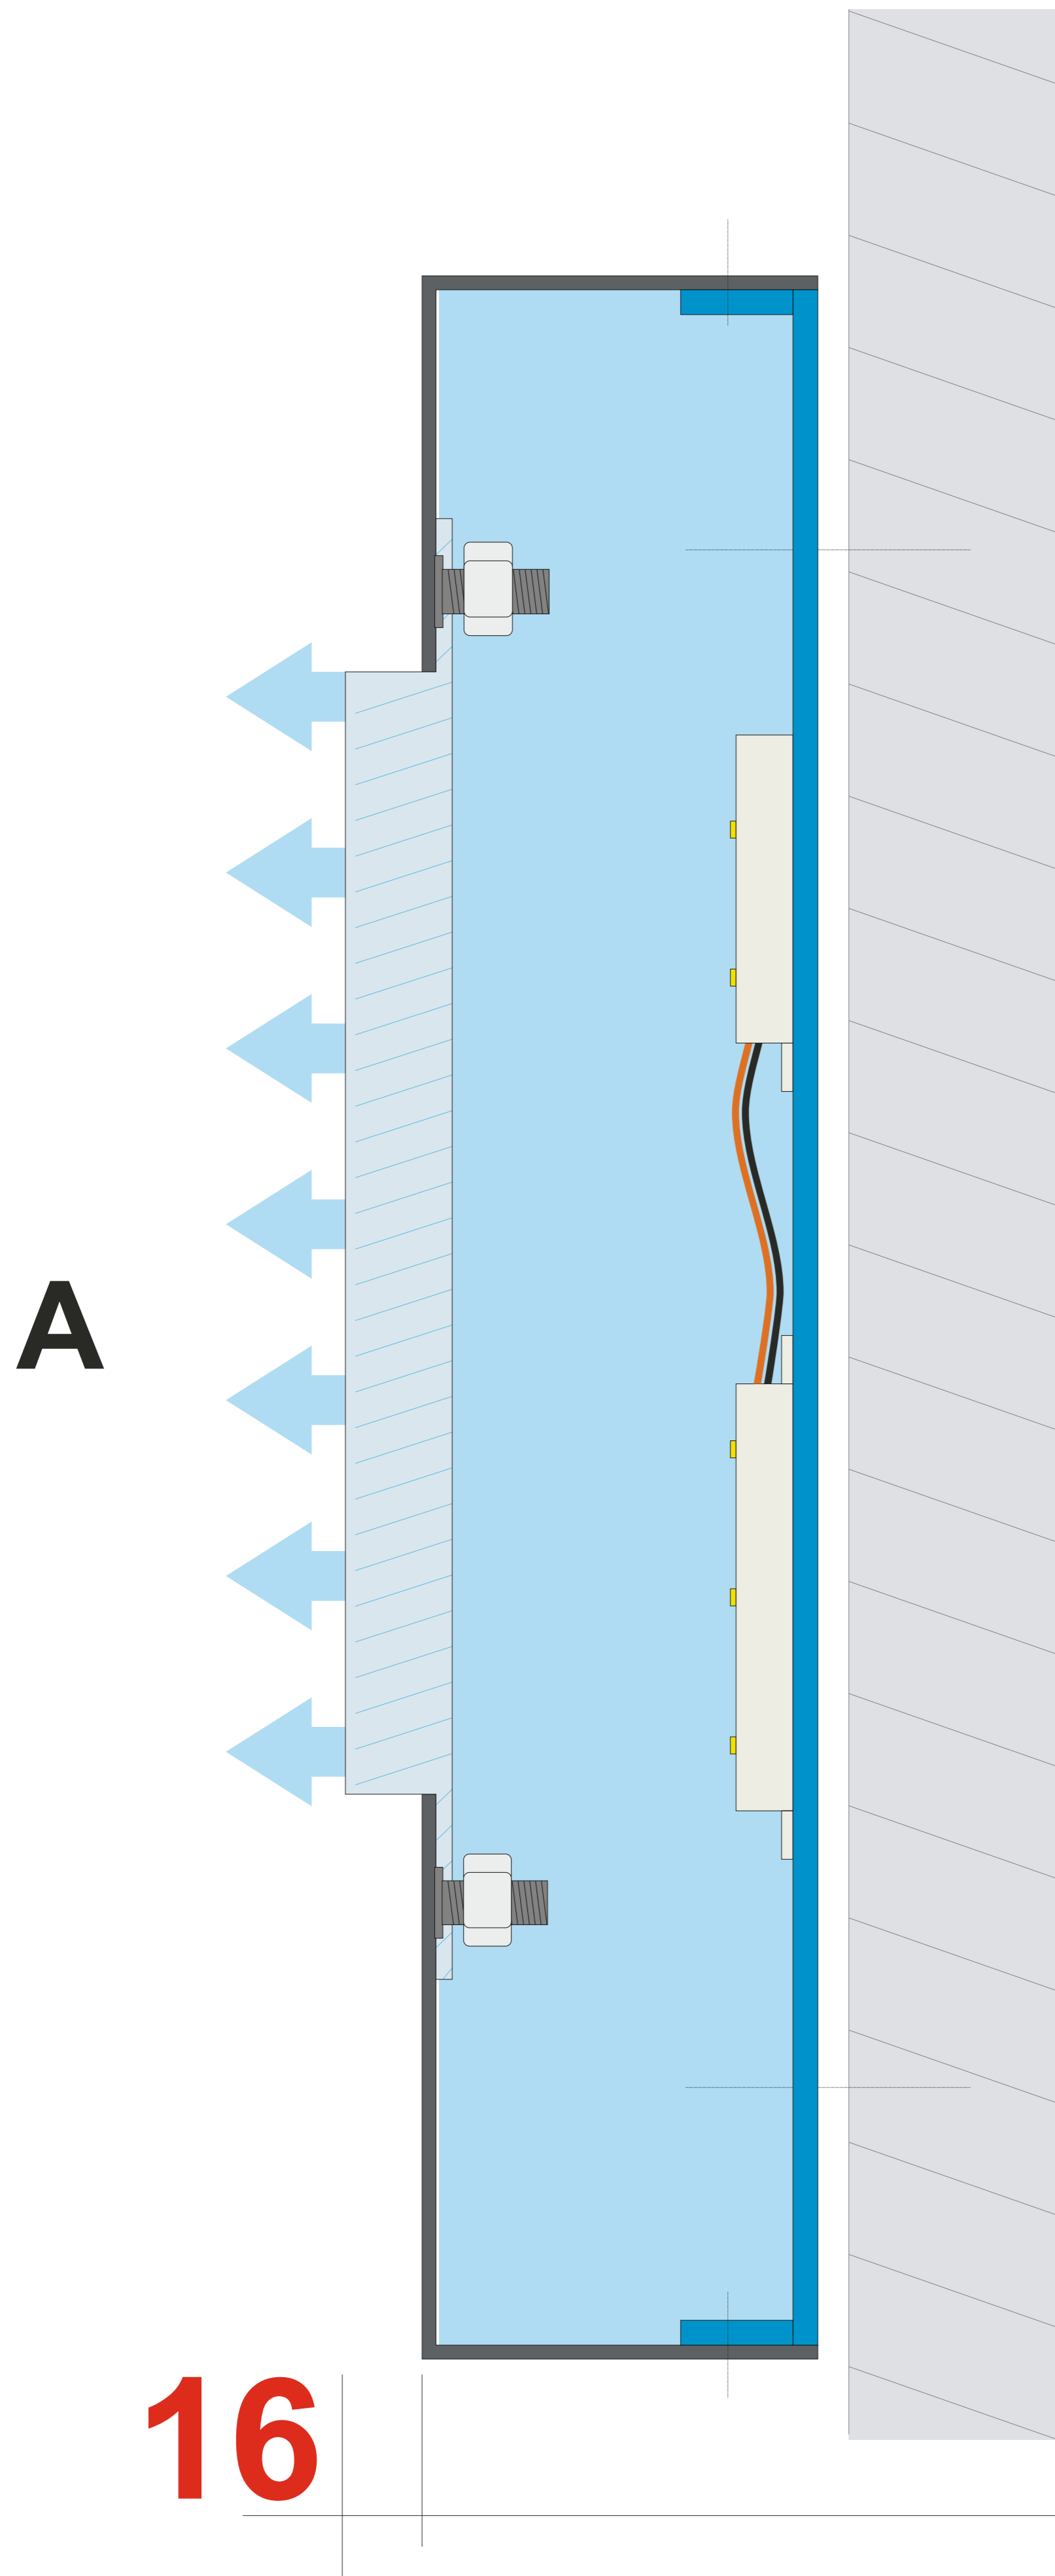

# Lightbox\_ALU\_R16

16

Protruding 16mm