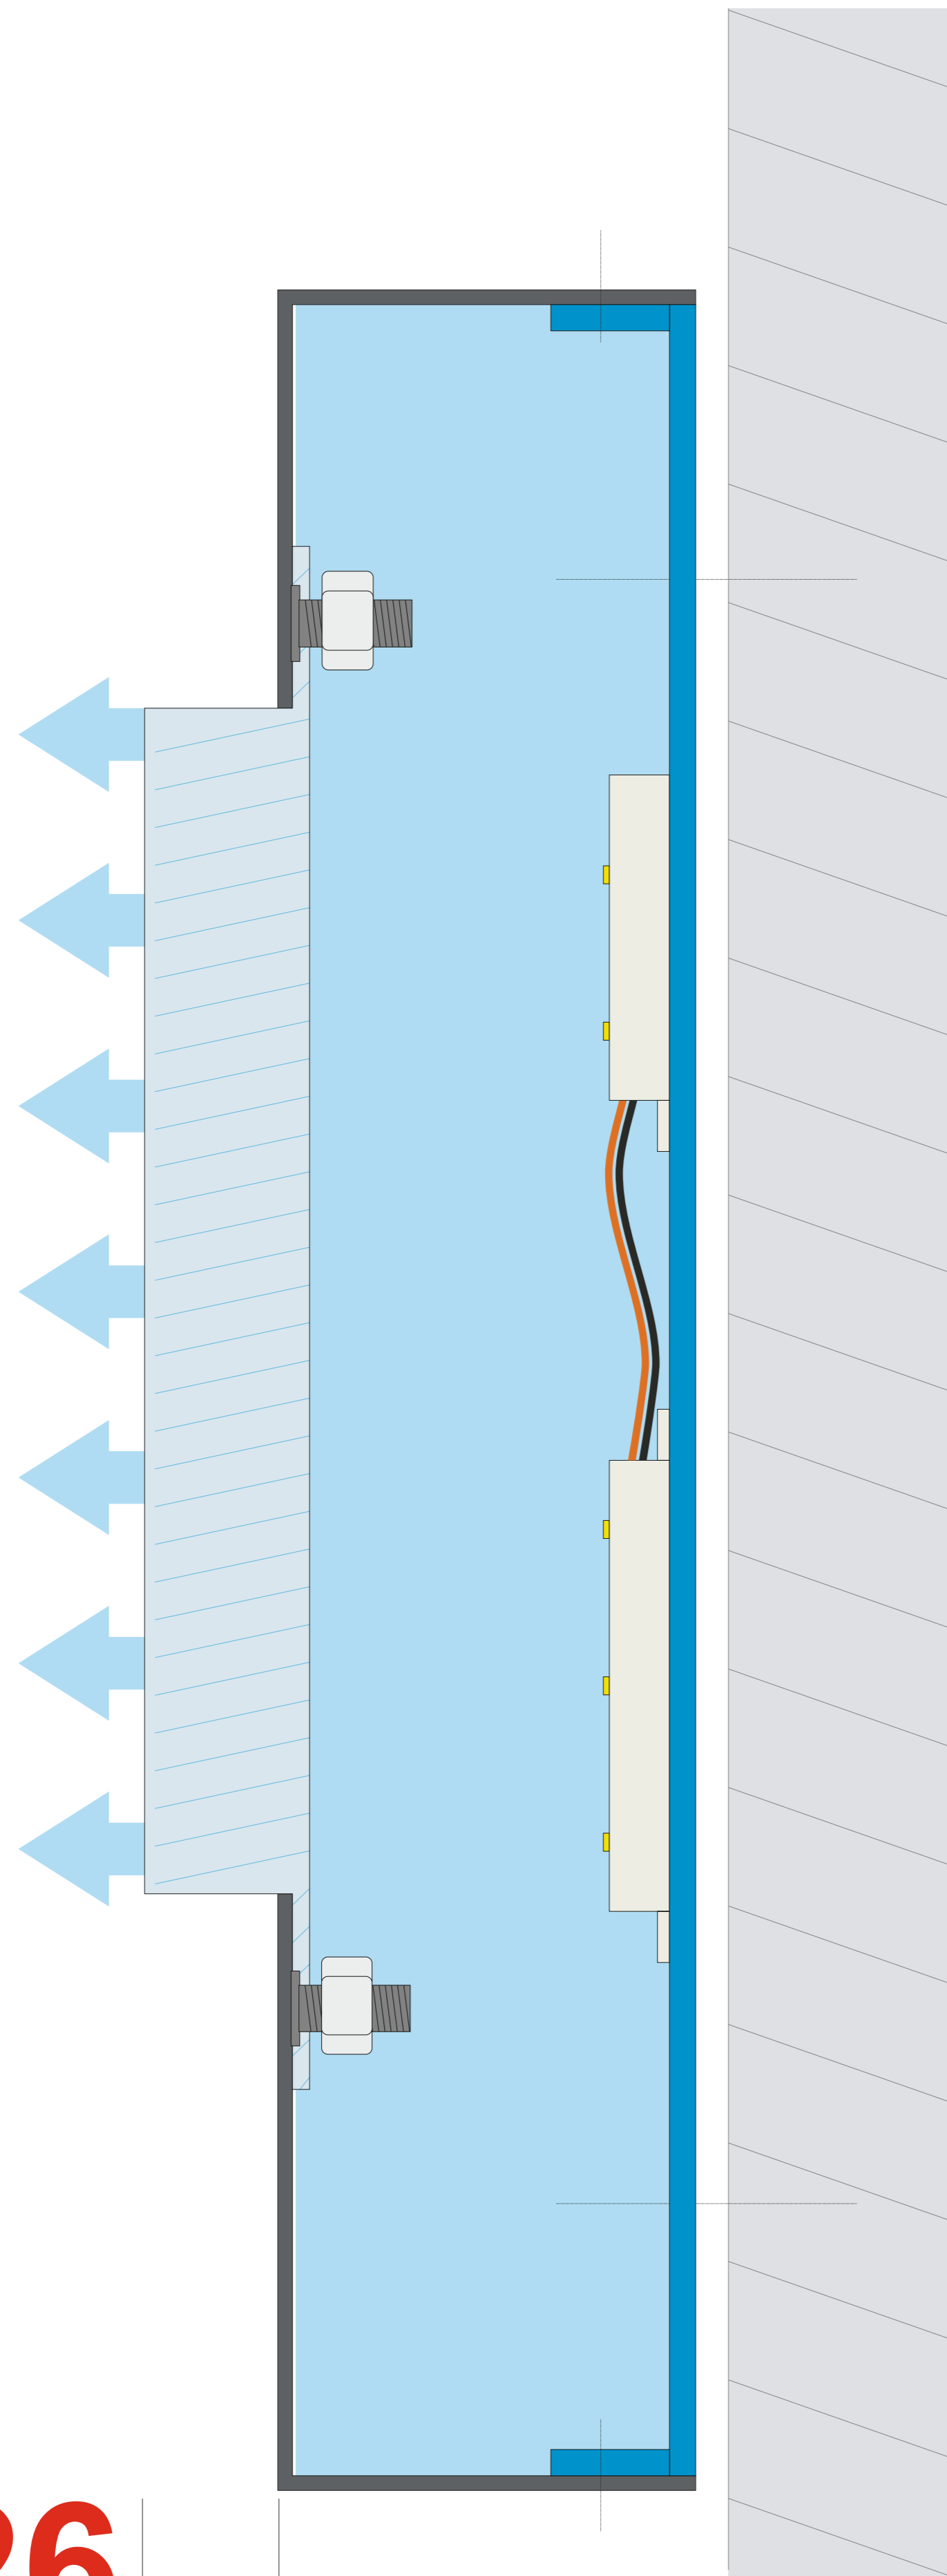

# Lightbox\_ALU\_R26

**26**

**Protruding 26mm**