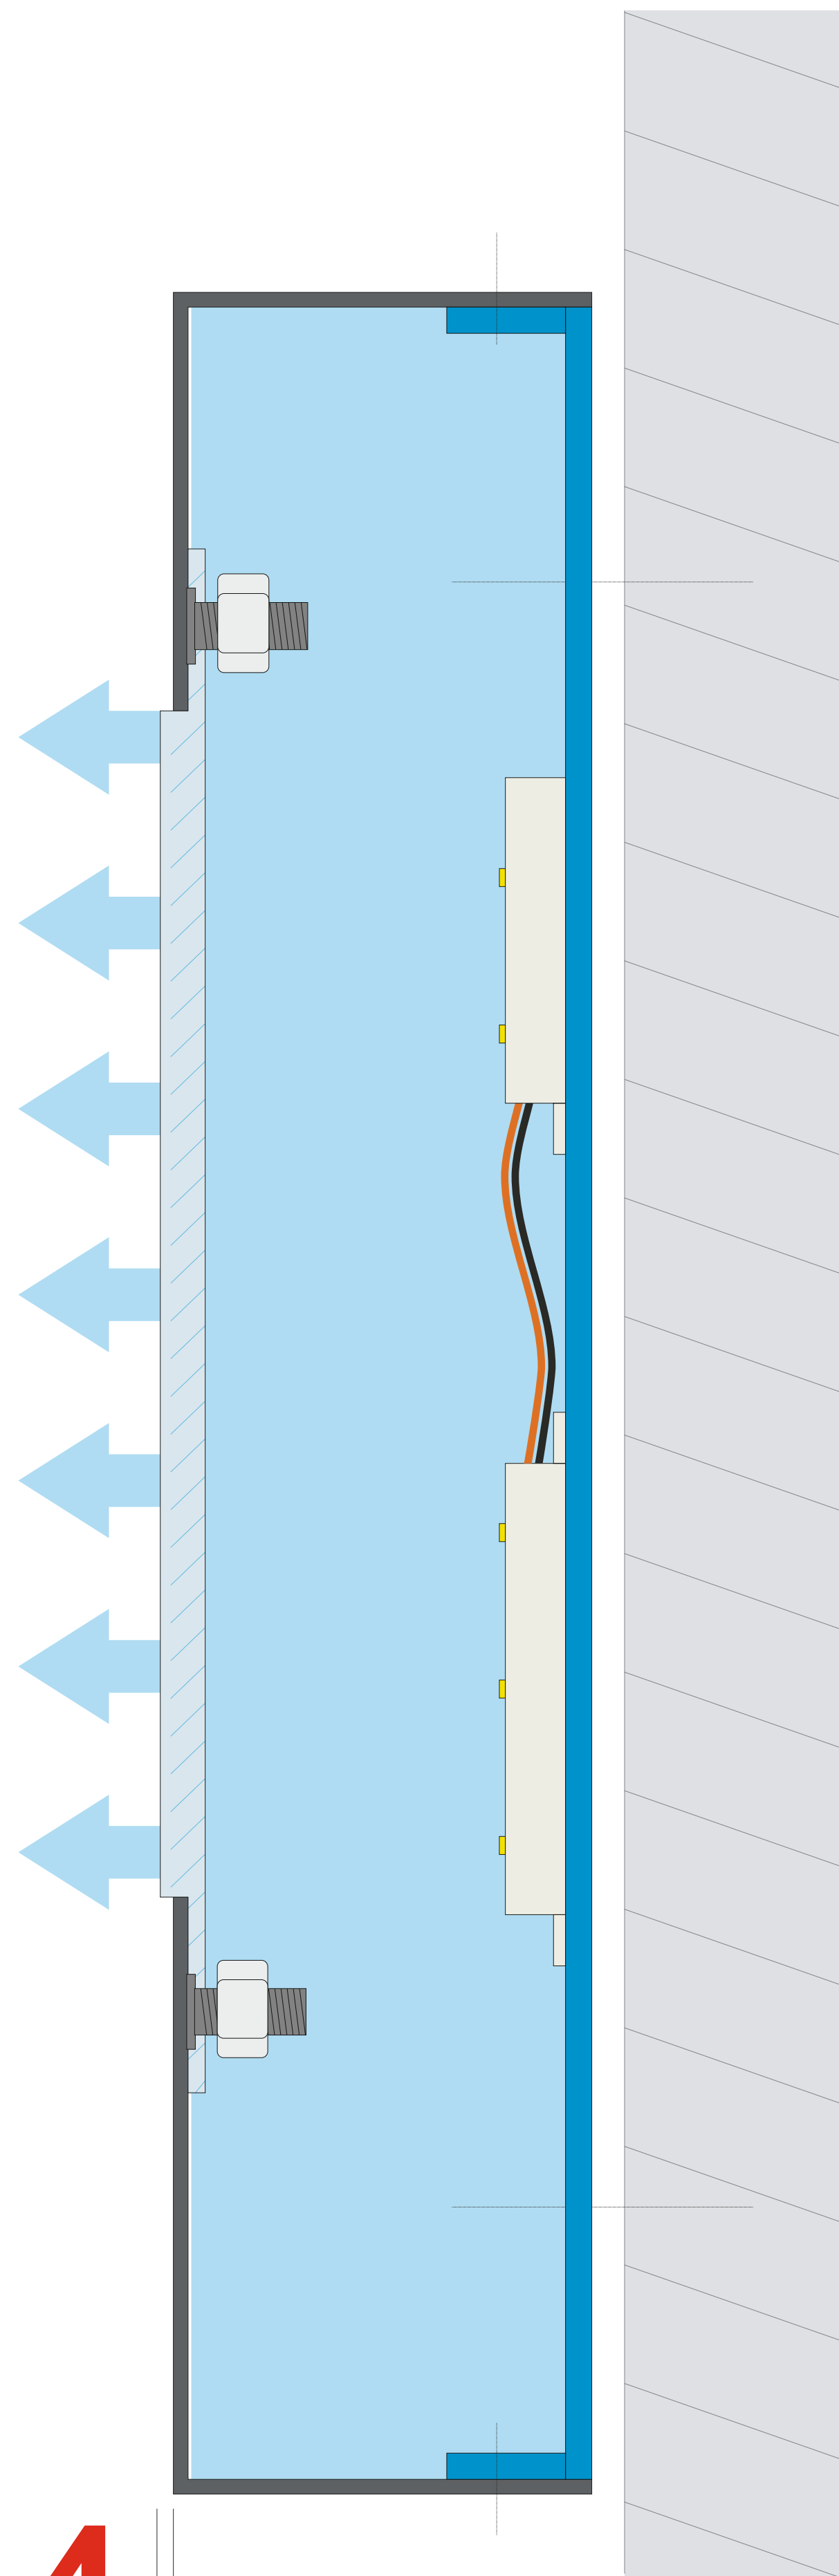

Lightbox_ALU_R4

4

Protruding 4mm