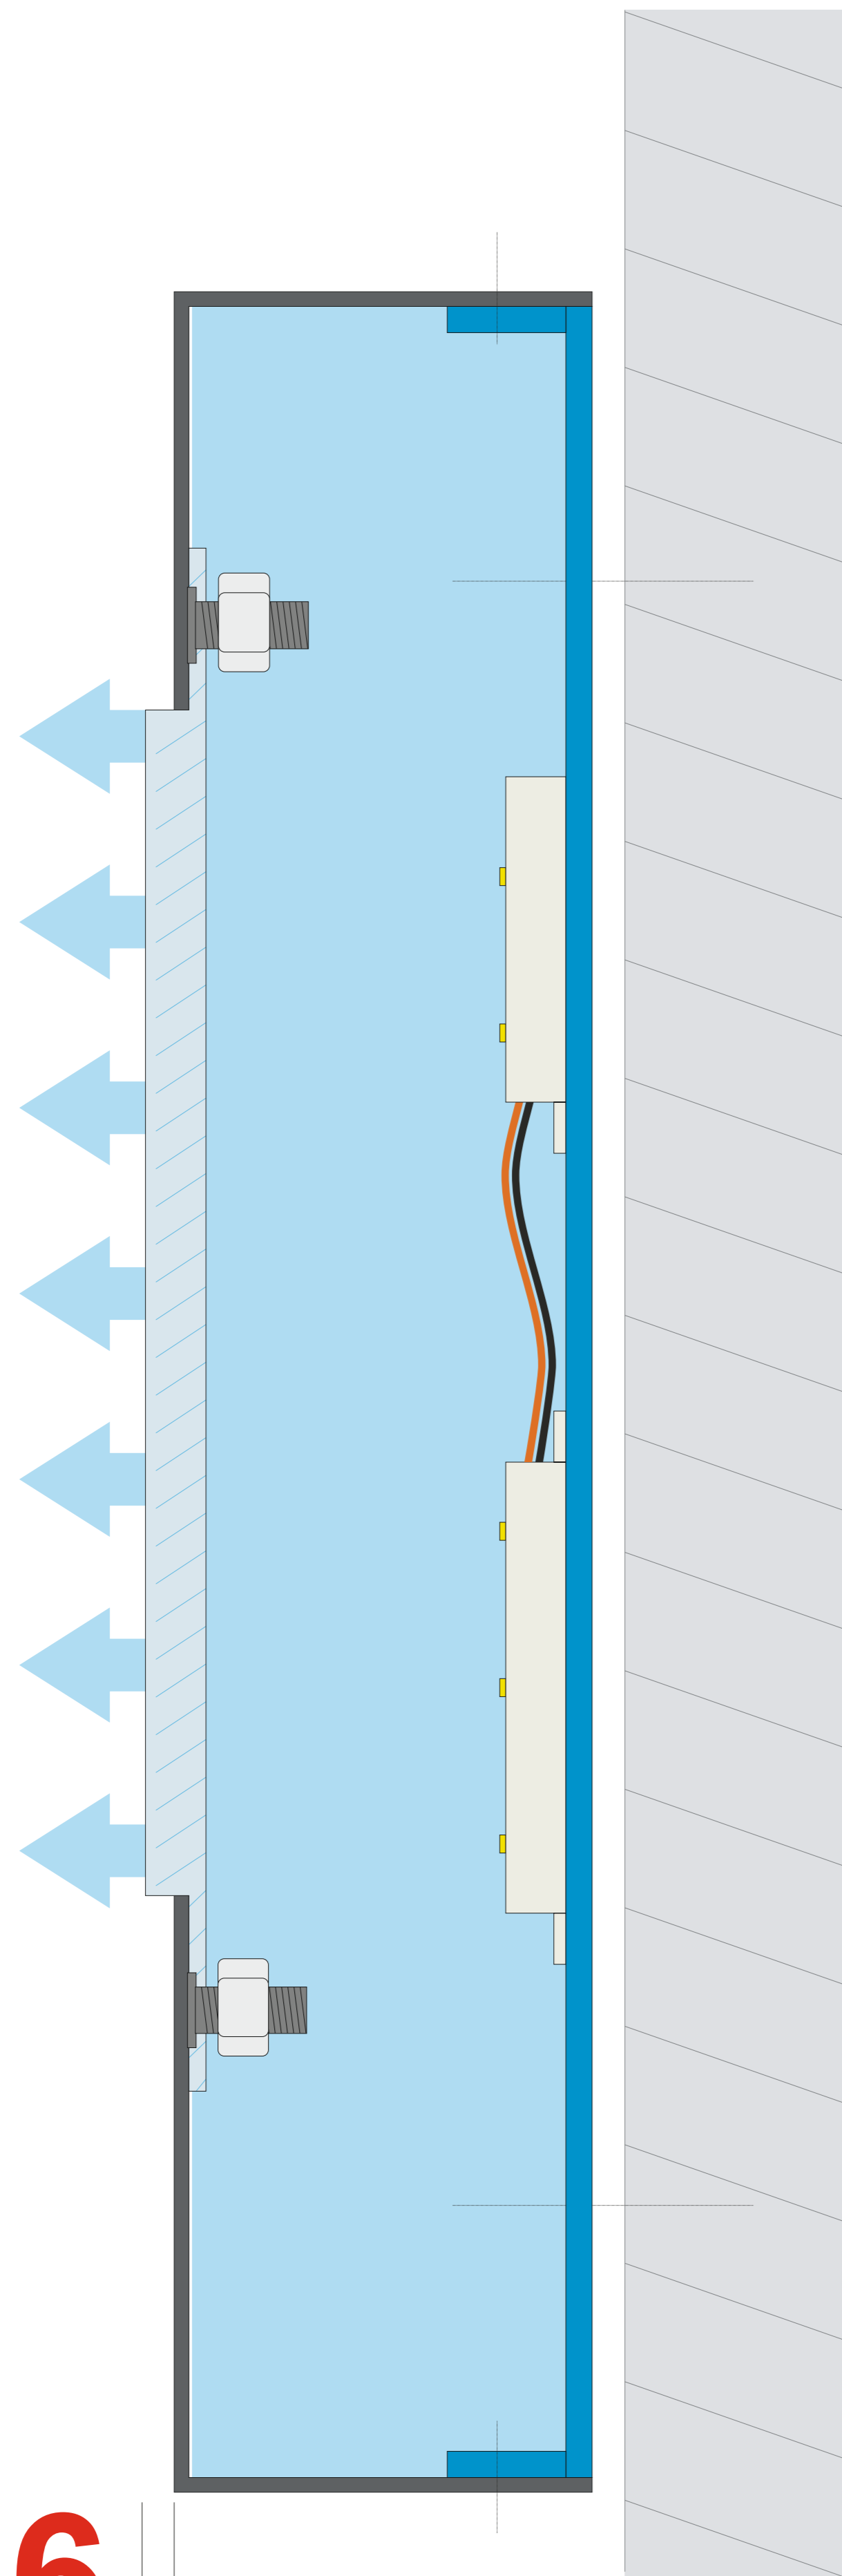

# Lightbox\_ALU\_R6

6

Protruding 6mm